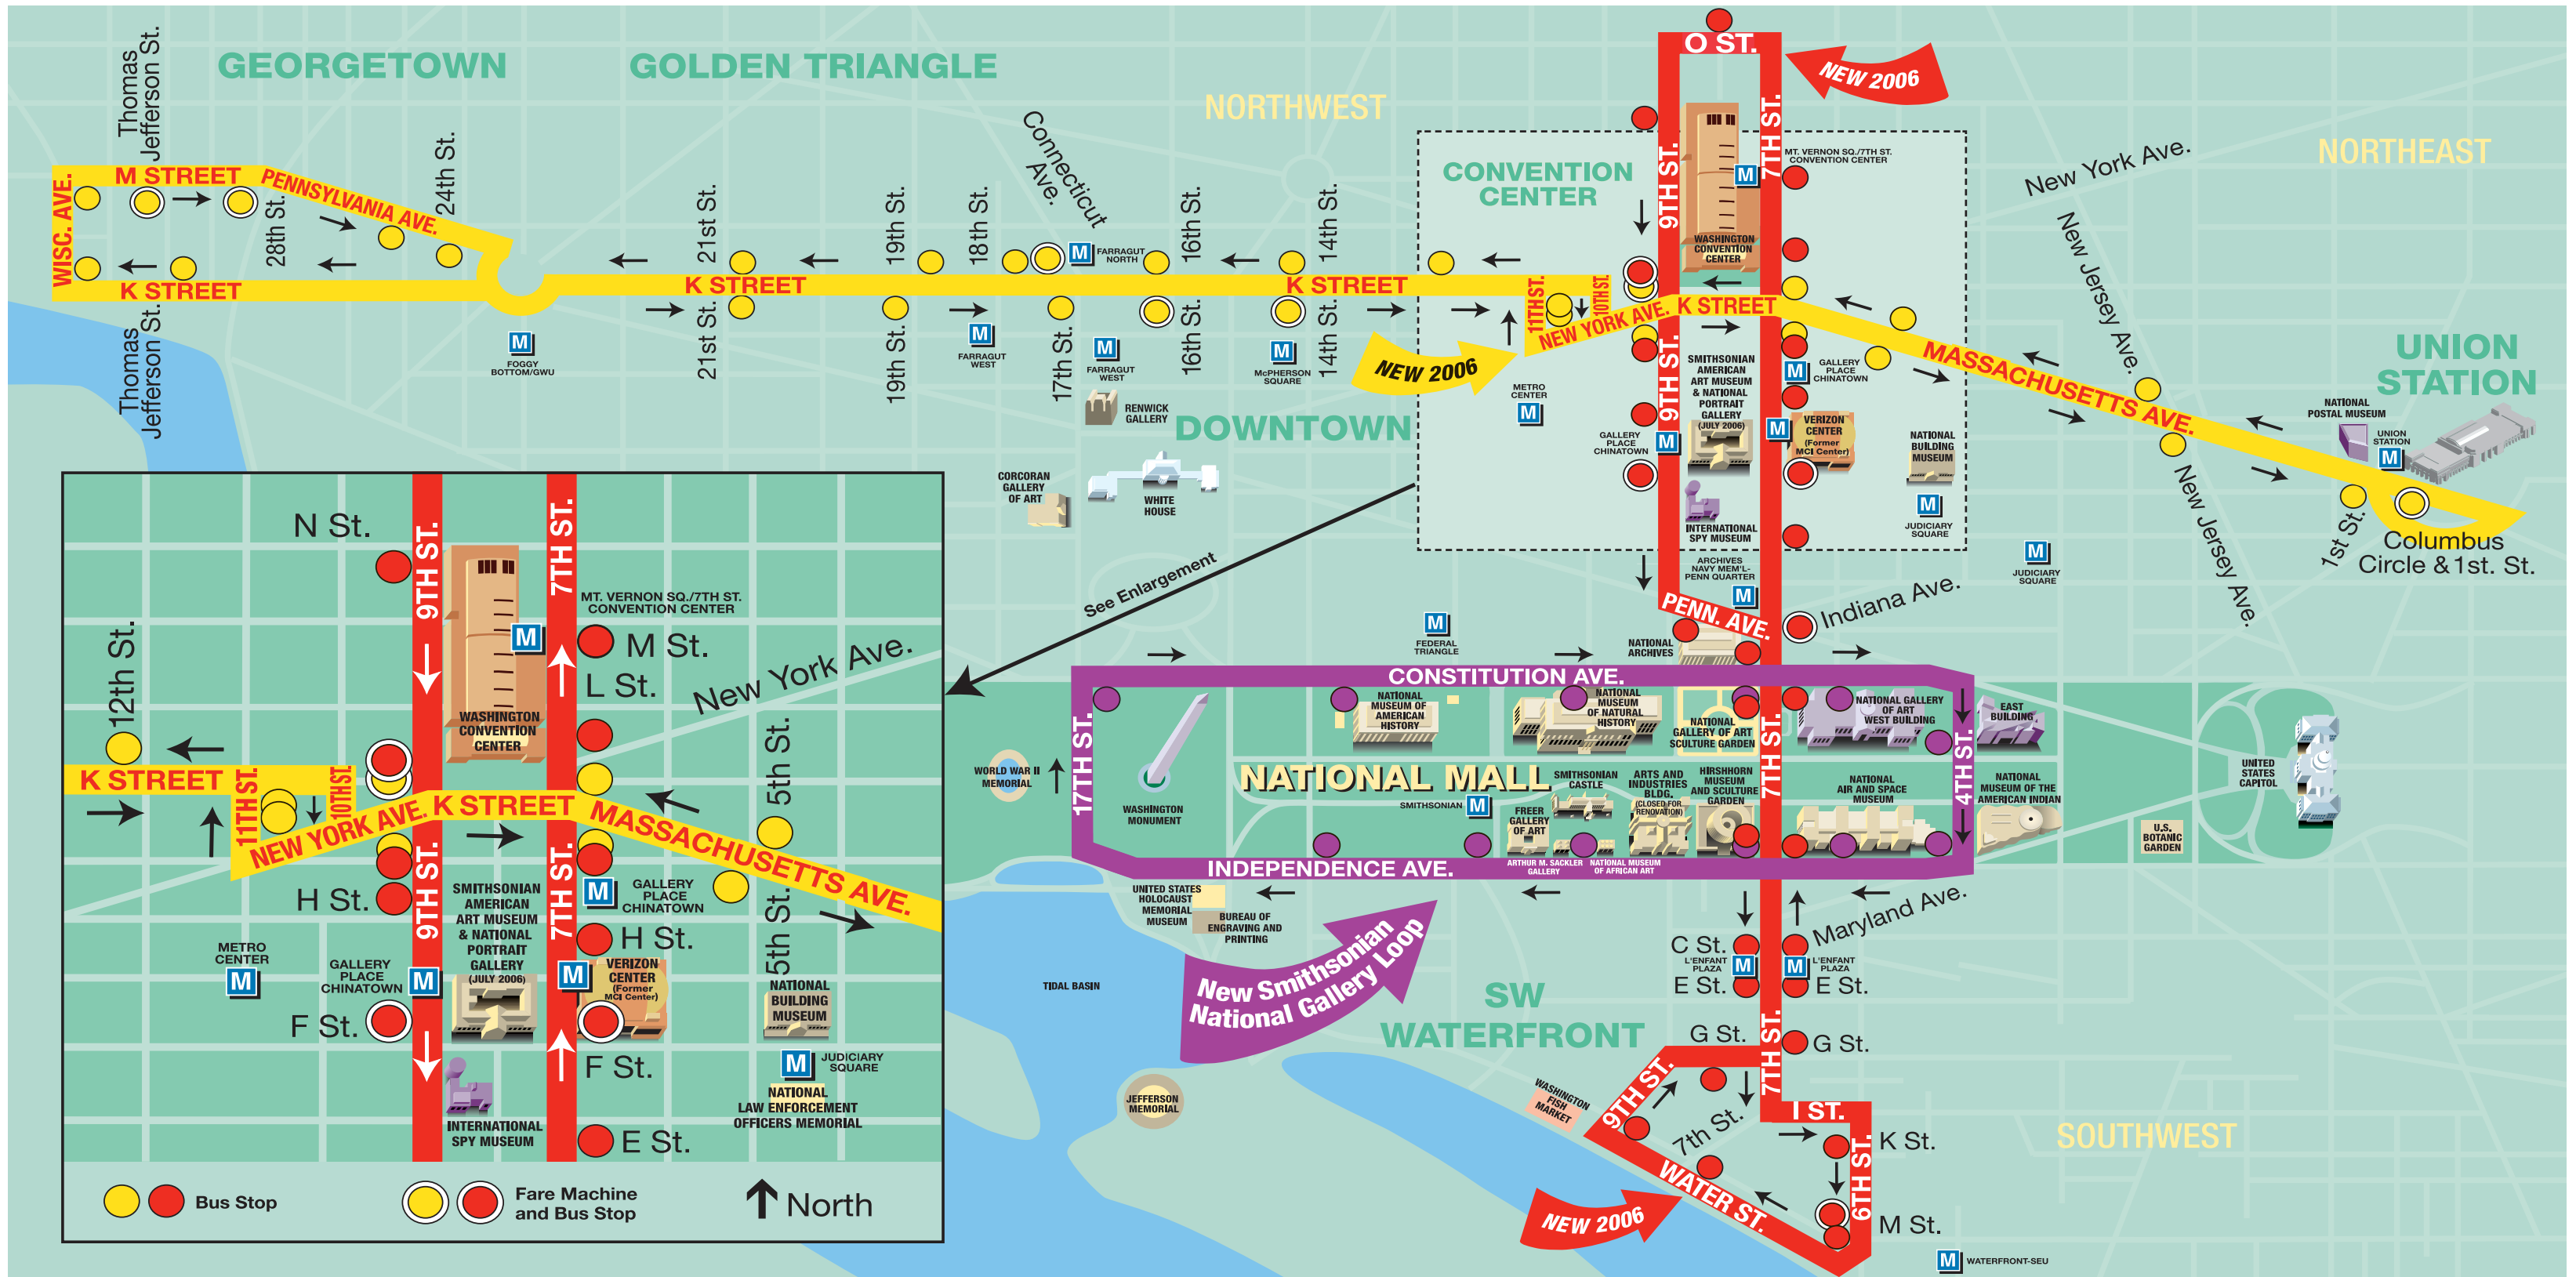

circulator

CIRCULATOR ROUTE MAP

www.dccirculator.com

HOURS:
Every 5-10 Min.
From 7 AM to
9 PM, Daily

**NEW SMITHSONIAN
NATIONAL GALLERY
LOOP HOURS:**
9:30 AM-6:00 PM, Daily

FARE:
\$1-Exact Change

PAYMENT OPTIONS:

- Cash
- Ticket from a multi-space meter
- SmarTrip™
- Metro transfer and passes

BOARDING:
Cash and SmarTrip™
board through the
front door only